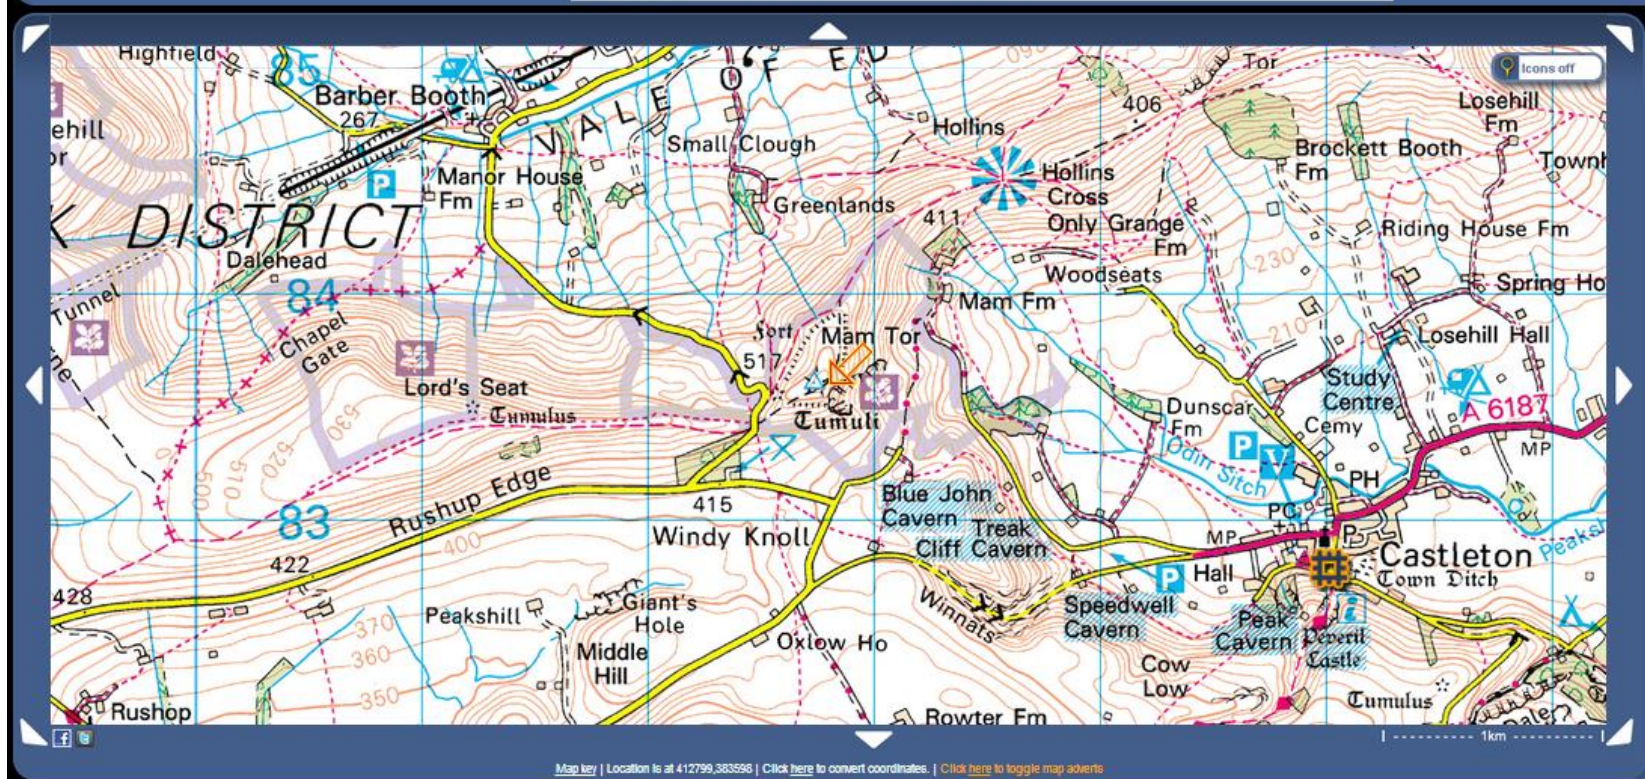

streetmap.co.uk **£25 M&S voucher** Don't miss this exclusive online offer [Join today](#) sky Believe in better

[Shop now](#)

In this area
Hotels

Zoom Control
1:50,000
Print
Move arrow
Map Size

£25 M&S voucher